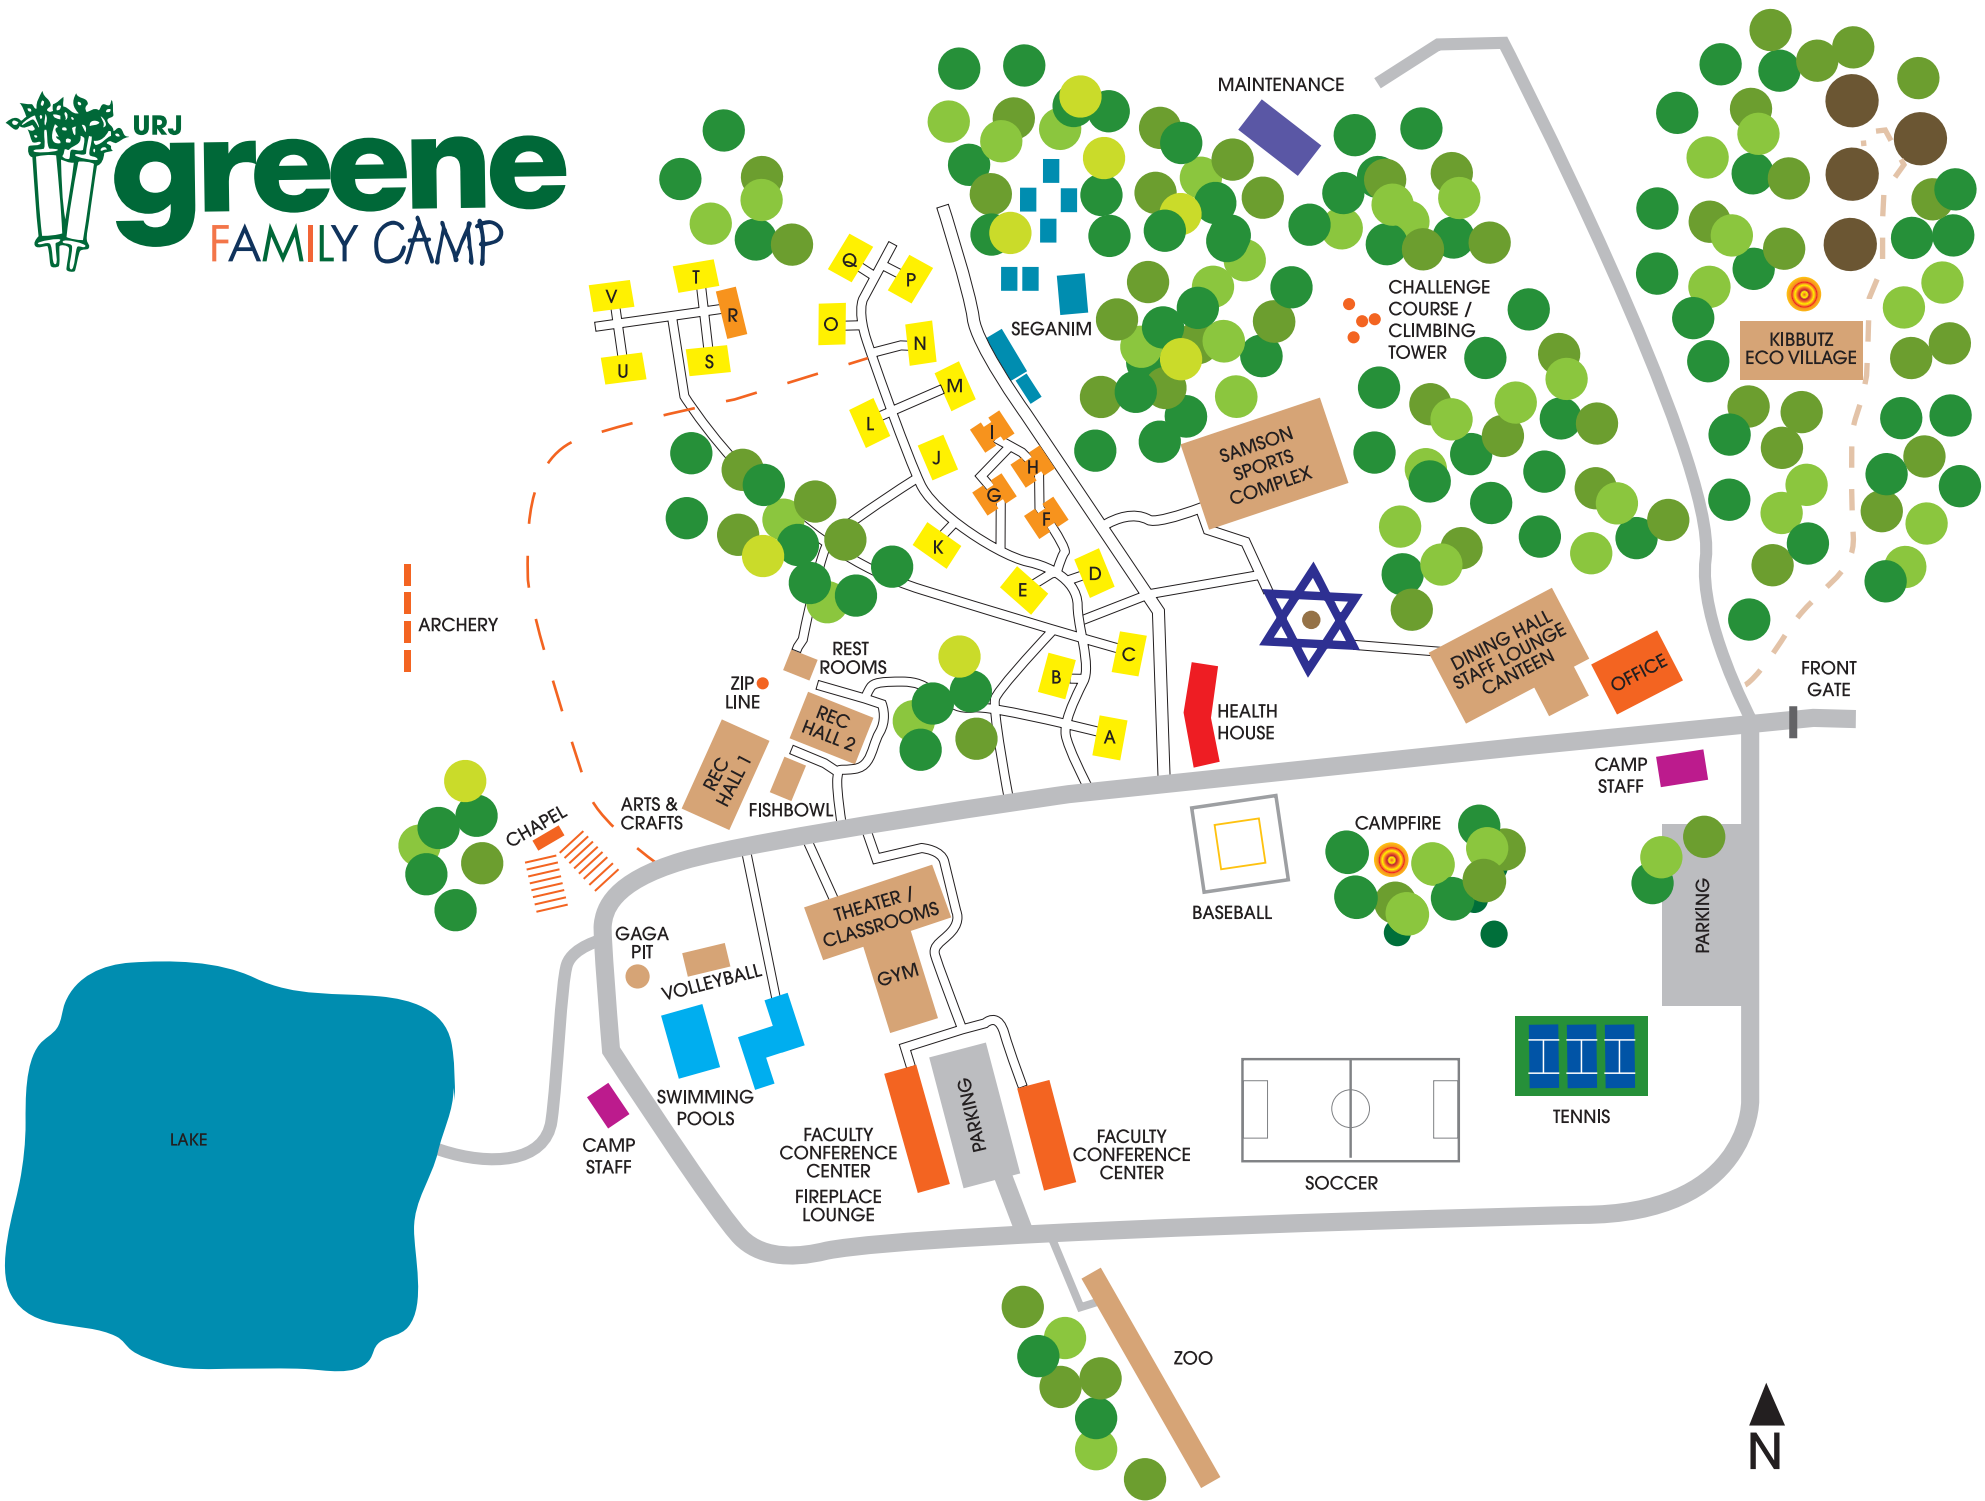

URJ
greene
FAMILY CAMP

LAKE

ARCHERY

CHAPEL

ARTS & CRAFTS

ZIP LINE

REC HALL 1
REC HALL 2

FISHBOWL

GAGA PIT

VOLLEYBALL

SWIMMING POOLS

THEATER / CLASSROOMS

GYM

FACULTY CONFERENCE CENTER
FIREPLACE LOUNGE

PARKING

FACULTY CONFERENCE CENTER

ZOO

MAINTENANCE

SEGANIM

CHALLENGE COURSE / CLIMBING TOWER

SAMSON SPORTS COMPLEX

HEALTH HOUSE

DINING HALL
STAFF LOUNGE
CANTEN

OFFICE